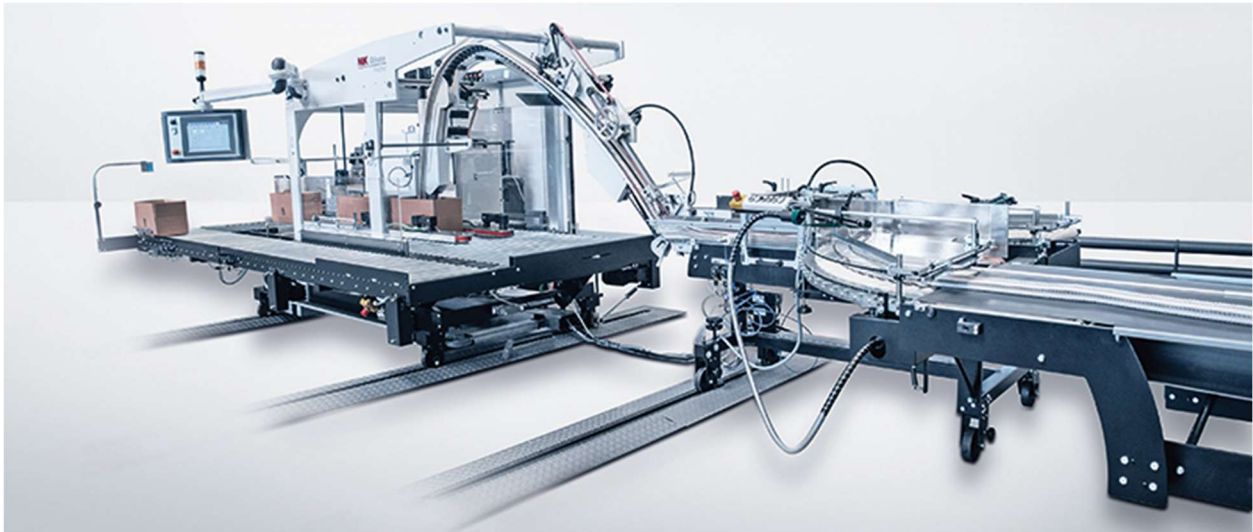

MK Masterwork

MK Diana Packer 4.0

Carton formats:

Length	80 - 535 mm
Width	50 / 80 - 500 mm (less than 100 mm wide, an attachment for small cartons with high restoring forces is recommendable, 80 mm is the min. width when packing on closure flaps)
Carton material	200 - 600 g/m ² folding-box board or 0.3 mm as minimum material thickness in the area of the counting head.

Shipping case formats:

Length	300 - 700 mm 300 - 600 mm with ACC automated shipping case transportation system
Width	130 - 550 mm 250 - 450 mm with ACC automated shipping case transportation system
Height	55 - 500 mm

Packing pattern:

Technical machine data:

Length	6,92 m
Width	2,16 - 2,93 m
Height	2,25 m
Weight (net)	3.100 kg