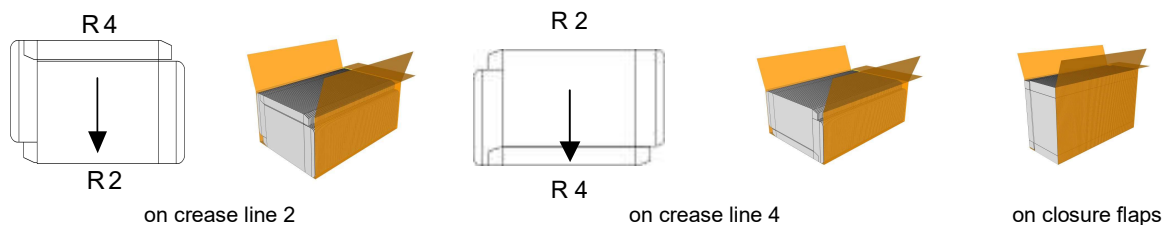

MK Masterwork

MK Diana Packer 4.0

Carton formats:

Length	80 - 535 mm
Width	50 / 80 - 500 mm (less than 100 mm wide, an attachment for small cartons with high restoring forces is recommendable, 80 mm is the min. width when packing on closure flaps)
Carton material	200 - 600 g/m ² folding-box board or 0.3 mm as minimum material thickness in the area of the counting head.

Shipping case formats:

Length	300 - 700 mm 300 - 600 mm with ACC automated shipping case transportation system
Width	130 - 550 mm 250 - 450 mm with ACC automated shipping case transportation system
Height	55 - 500 mm

Packing pattern:

Technical machine data:

Length	6,92 m
Width	2,16 - 2,93 m
Height	2,25 m
Weight (net)	3.100 kg